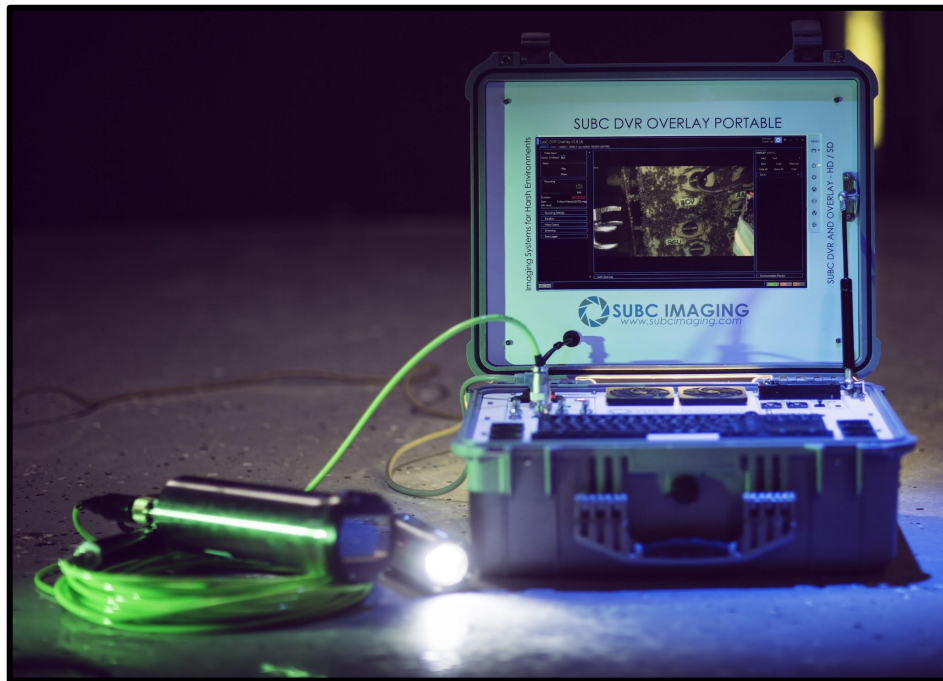

1Cam Mk5 Lite

Live SD, HD and color zoom

Designed as an affordable **10x optical zoom main color camera** - offering the same outstanding video quality as the 1Cam Mk5 at a lower price. See [sample video](#) captured with the 1Cam product range.

When packaged with a [SubC DVRO](#) it creates a very capable live HD and SD video system. It includes **integrated green lasers**, an external **lamp** or **laser** connection and is also available with LiquidOptics.

1Cam MK5
Lite

Budget-friendly live video camera
Simple upgrade to full MK5 features

The 1Cam MK5 Lite has the potential of the enhanced features of a MK5 as the subsea project evolves with a simple **upgrade**.