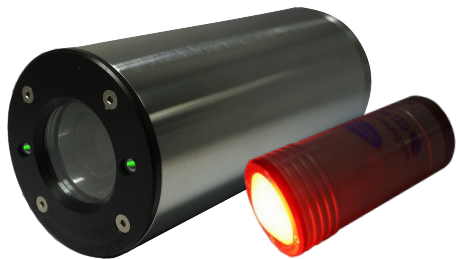

- Extended FOV: 85°
- Full 10x optical zoom
- Accurate color depth
- Very low distortion
- Minimal Chromatic Aberration
- High Sharpness

All of the advantages of a dome port with the added **strength** and **scratch proofing** of a **sapphire** lens.

**1Cam MK5**  
*Lite*

Budget-friendly live video camera  
Simple upgrade to full MK5 features

The 1Cam MK5 Lite has the potential of the enhanced features of a MK5 as the subsea project evolves with a simple **upgrade**.

# 1Cam Mk5 with RED Aquorea LED

For marine behavior surveys

SubC Imaging has created a system that incorporates the field proven 1Cam with **Infrared filter** and the **Red** Aquorea lighting to create a toolset that can view underwater life without disturbing their natural patterns and behavior.