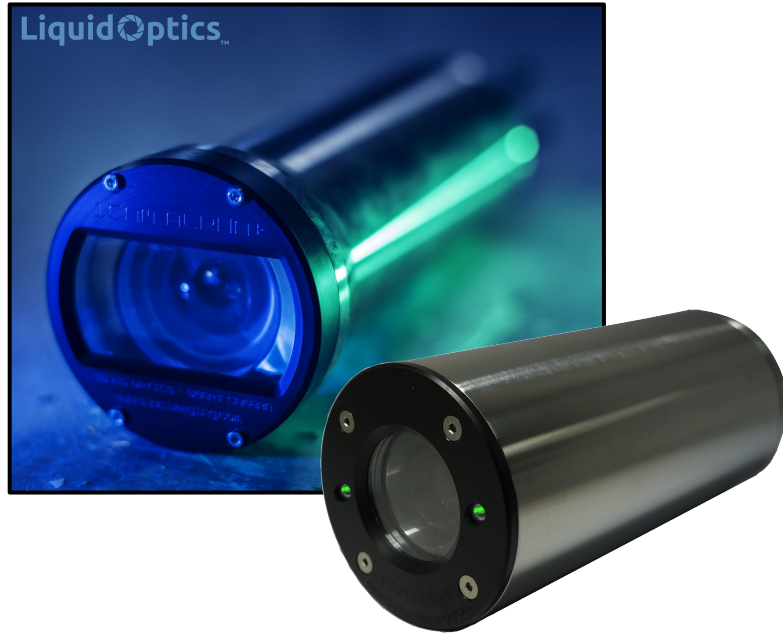

# 1Cam Mk5 HDF

## Live HD video over fiber HD and stills recording

Designed as a main HD color **10x zoom** camera for systems equipped with fiber optics links, providing **live 1080/60p video** topside with the low latency inherent of fiber optics. This feature can be available in anticipation of a future upgrade. Live SD video is always available, as well as **6-24MP digital stills** and internal **HD recording** as a backup.

The stock model includes built in **parallel lasers**, external **strobe** output, **programmable** intervals, IR filter and many more features to help minimize time at sea. Rated to **5200m** standard in Titanium and Sapphire.

- Extended FOV: 85°
- Full 10x optical zoom
- Accurate color depth
- Very low distortion
- Minimal Chromatic Aberration
- High Sharpness

All of the advantages of a dome port with the added **strength** and **scratch proofing** of a **sapphire** lens.