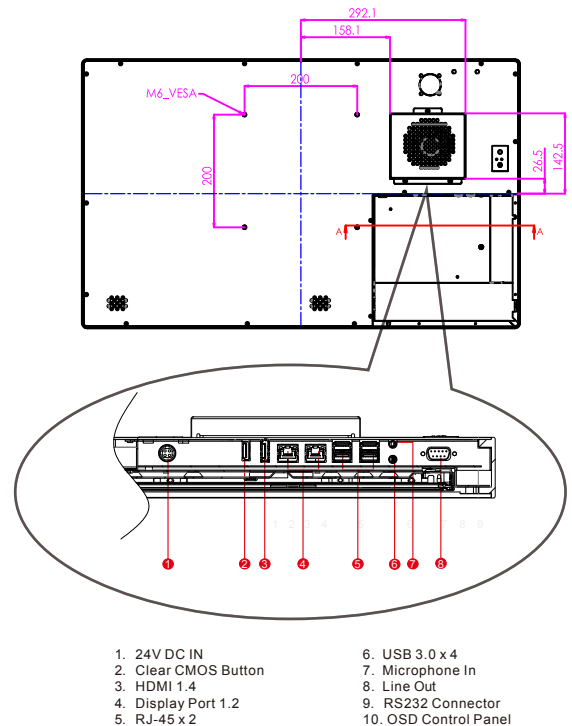

W32IK7T-PCA3 32" Panel PC (Kaby Lake Intel® 7th Generation Core i3/i5/i7 Processor)

Mechanical Design

FRONT VIEW

REAR VIEW

- * Measurements shown in mm
- * Tolerance of all dimensions is shown as follow 0~30 mm ± 0.1 mm, 30~50 mm ± 0.15 mm, 50~120 mm ± 0.2 mm, above 120 mm ± 0.25 mm
- * Note: this is a simplified drawing and some components are not marked in detail. Please contact our sales representative if you need further product information.

Input / Output

- Serial Port : 1 x RS232/422/485, 1 x RS232(default RS232)
- USB Port : 4 x USB 3.0
- Ethernet : 2 x RJ45-10/100/1000 Mbps
- DP Port : 1 x DP 1.2
- HDMI Port : 1 x HDMI 1.4
- Audio : Line-Out, Mic in

Power Management

- Power Input : 24V DC IN (Lockable Power Jack)
- Power Consumption : 100W (typ.)(Max.backlight & high CPU load)

Accessories

- External Adapter : 110~240V Ac-in Power Adapter

Display Specifications

- Size/Type : 32" TFT
- Resolution : 1920 x 1080
- Contrast Ratio : 3000:1 (typ.)
- Brightness : 400 nit
- Viewing Angles : -89~89 (H); -89~89 (V)
- Max Colors : 16.7M

Environment

- Operating Temperature : 0°C to 50°C
- Operating Humidity : 10% to 90% (non condensing)