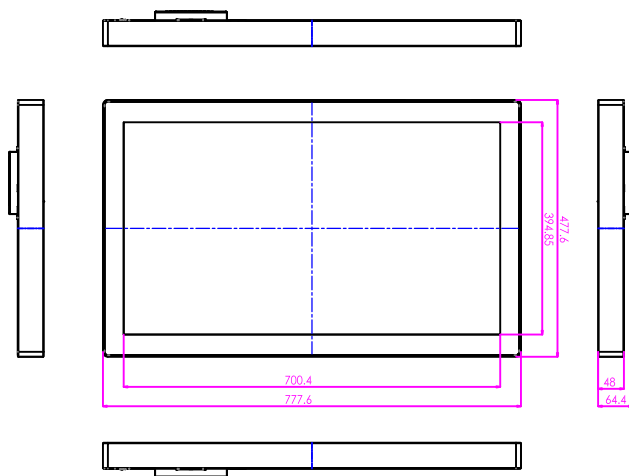

W32IK7T-PCA3 32" Panel PC (Kaby Lake Intel® 7th Generation Core i3/i5/i7 Processor)

Mechanical Design

FRONT VIEW

REAR VIEW

- * Measurements shown in mm
- * Tolerance of all dimensions is shown as follow 0~30 mm ± 0.1 mm, 30~50 mm ± 0.15 mm, 50~120 mm ± 0.2 mm, above 120 mm ± 0.25 mm
- * Note: this is a simplified drawing and some components are not marked in detail. Please contact our sales representative if you need further product information.

Input / Output

- Serial Port : 1 x RS232/422/485, 1 x RS232(default RS232)
- USB Port : 4 x USB 3.0
- Ethernet : 2 x RJ45-10/100/1000 Mbps
- DP Port : 1 x DP 1.2
- HDMI Port : 1 x HDMI 1.4
- Audio : Line-Out, Mic in

Power Management

- Power Input : 24V DC IN (Lockable Power Jack)
- Power Consumption : 100W (typ.)(Max.backlight & high CPU load)

Accessories

- External Adapter : 110~240V Ac-in Power Adapter

Display Specifications

- Size/Type : 32" TFT
- Resolution : 1920 x 1080
- Contrast Ratio : 3000:1 (typ.)
- Brightness : 400 nit
- Viewing Angles : -89~89 (H); -89~89 (V)
- Max Colors : 16.7M

Environment

- Operating Temperature : 0°C to 50°C
- Operating Humidity : 10% to 90% (non condensing)